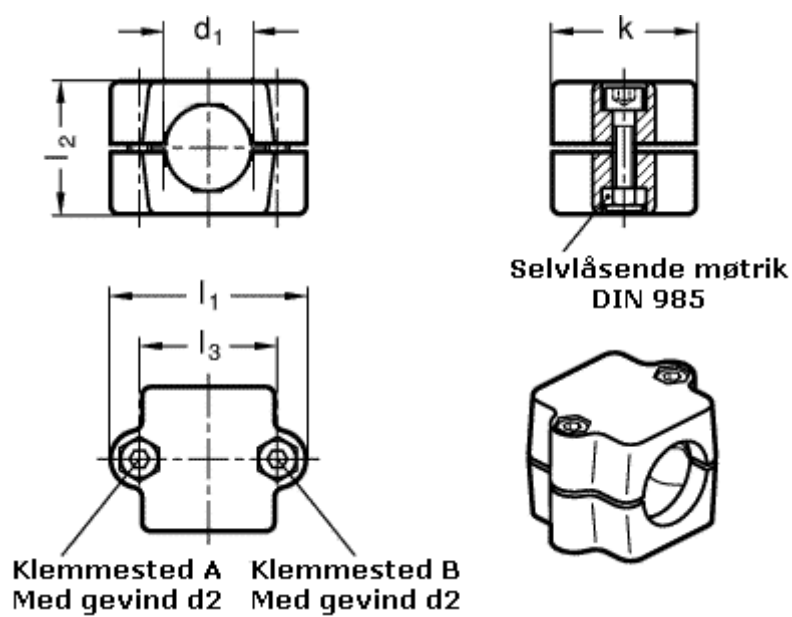

Article number: 20241B30312SW  
Description: E+G Tube connector  
GN 241-B30-31-SW

## Measures

d1 = 30  
d2 = M 8  
k = 50  
l1 = 68  
l2 = 46  
l3 = 48